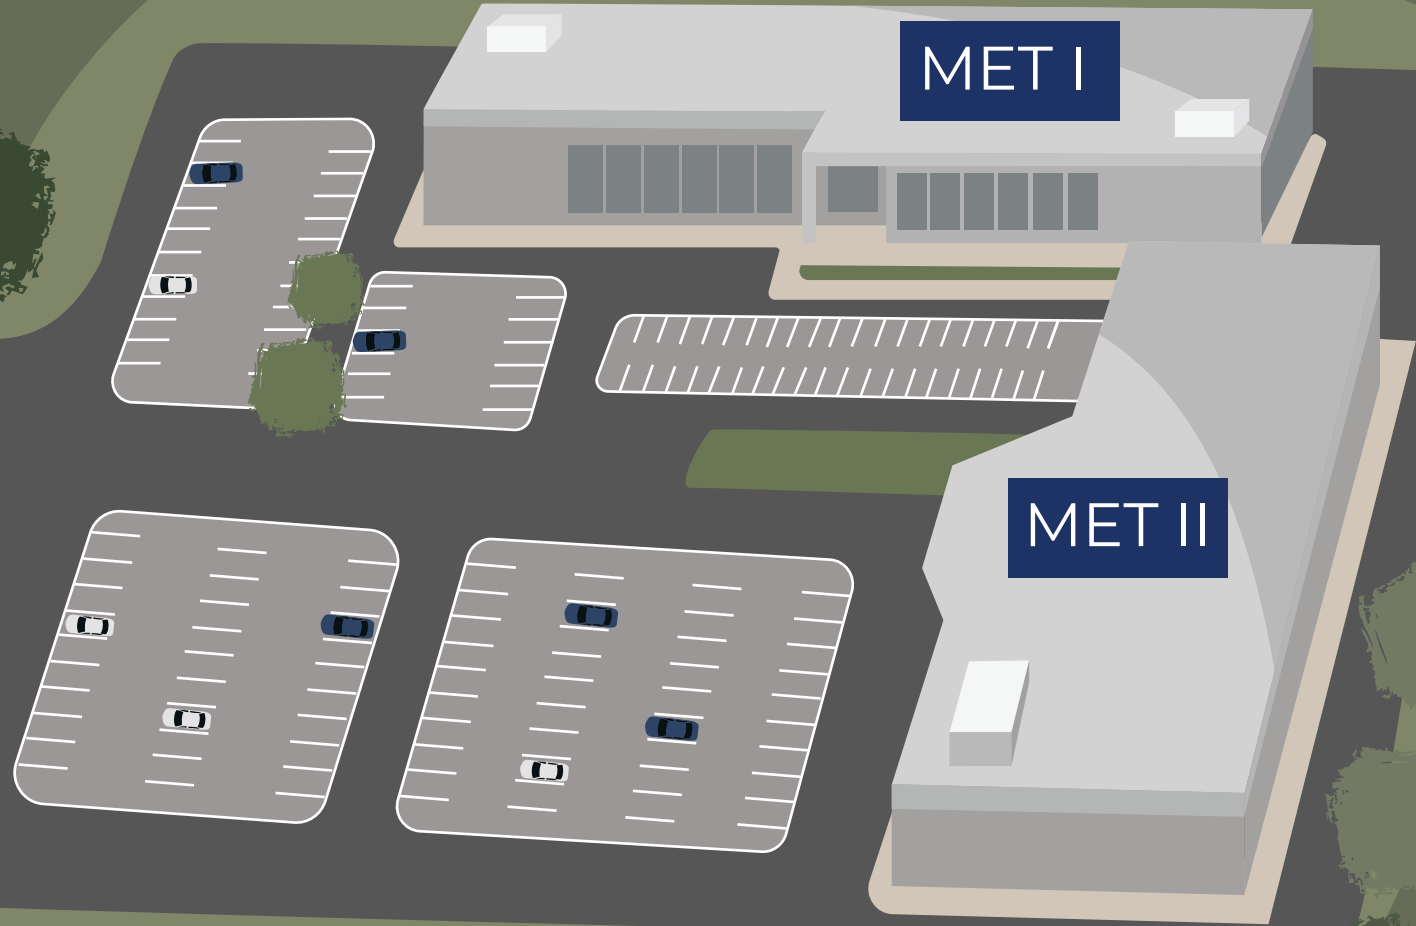

Mechatronics, Engineering, and Technology Complex

Beaver Creek Dr.

Motorsports Dr.

67 Motorsports Dr, Martinsville, VA 24112